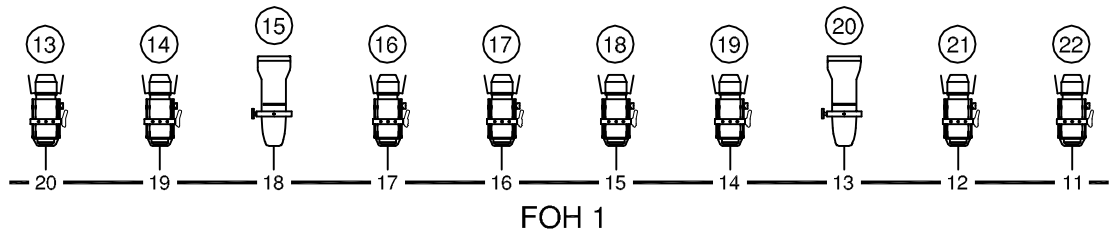

COURT THEATRE LIGHTING SQUARE RIG LAYOUT

Curtain
Line

LANTERN KEY

 SOURCE 4 ZOOM (15° - 30°)	 SOURCE 4 ZOOM (25° - 50°)	 SOURCE 4 JUNIOR ZOOM (25° - 50°)	 SELECON 1K FRESNEL	 P64 PARCAN	 4 SECTION BATTEN
--	--	---	--	--	---

NUMBERS SHOWN THUS (5) ARE DESK CIRCUIT NUMBERS.