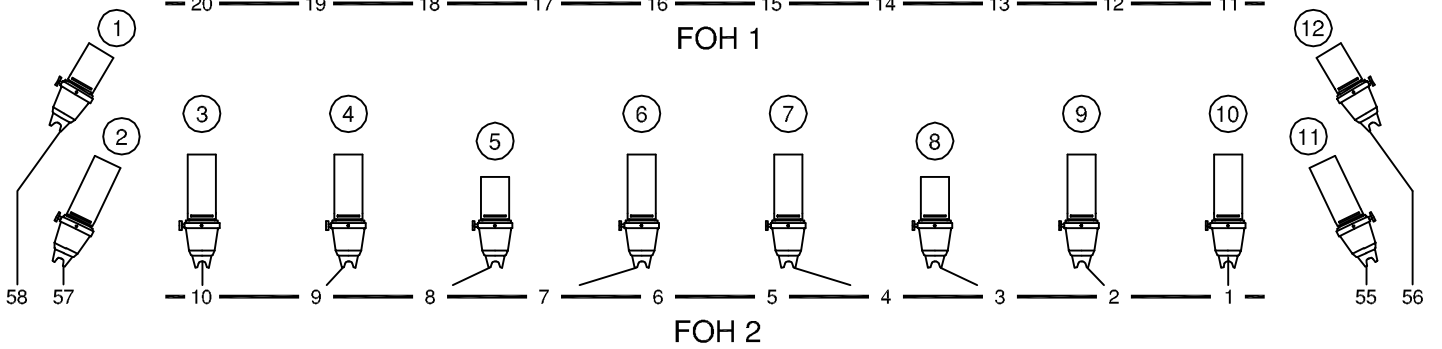

COURT THEATRE LIGHTING SQUARE RIG LAYOUT

Curtain
Line

LANTERN KEY

 SOURCE 4 ZOOM (15° - 30°)	 SOURCE 4 ZOOM (25° - 50°)	 SOURCE 4 JUNIOR ZOOM (25° - 50°)	 SELECON 1K FRESNEL	 P64 PARCAN	 4 SECTION BATTEN
--	--	---	--	--	---

NUMBERS SHOWN THUS (5) ARE DESK CIRCUIT NUMBERS.