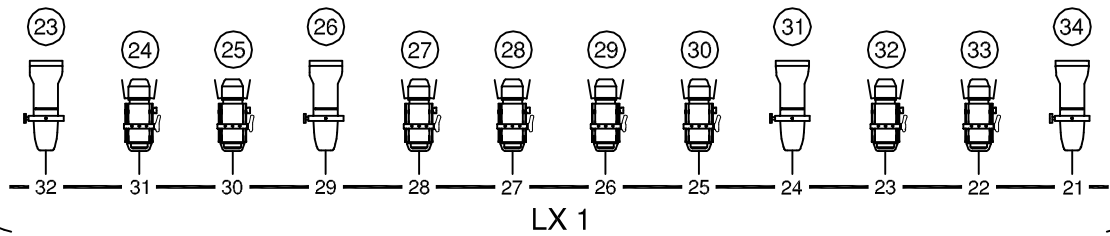

COURT THEATRE LIGHTING SQUARE RIG LAYOUT

Curtain
Line

LANTERN KEY

 SOURCE 4 ZOOM (15° - 30°)	 SOURCE 4 ZOOM (25° - 50°)	 SOURCE 4 JUNIOR ZOOM (25° - 50°)	 SELECON 1K FRESNEL	 P64 PARCAN	 4 SECTION BATTEN
--	--	---	--	--	---

NUMBERS SHOWN THUS (5) ARE DESK CIRCUIT NUMBERS.