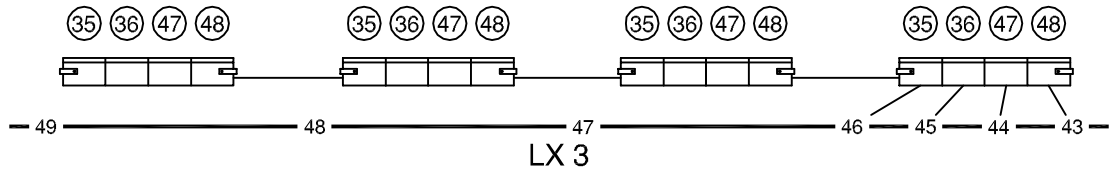

COURT THEATRE LIGHTING SQUARE RIG LAYOUT

Curtain
Line

LANTERN KEY

 SOURCE 4 ZOOM (15° - 30°)	 SOURCE 4 ZOOM (25° - 50°)	 SOURCE 4 JUNIOR ZOOM (25° - 50°)	 SELECON 1K FRESNEL	 P64 PARCAN	 4 SECTION BATTEN
--	--	---	--	--	---

NUMBERS SHOWN THUS (5) ARE DESK CIRCUIT NUMBERS.