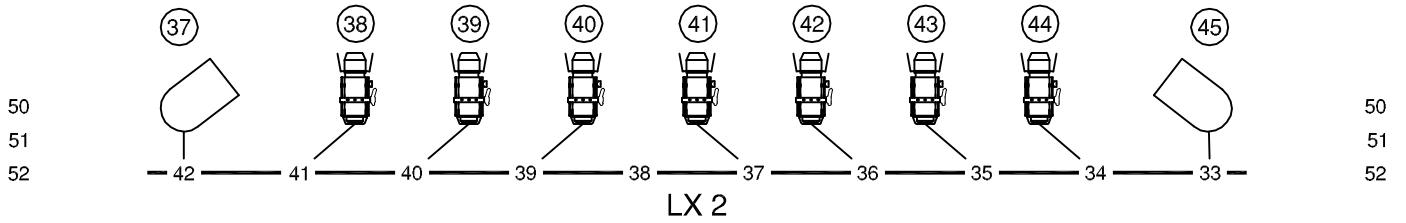

COURT THEATRE LIGHTING SQUARE RIG LAYOUT

Curtain
Line

LANTERN KEY

 SOURCE 4 ZOOM (15° - 30°)	 SOURCE 4 ZOOM (25° - 50°)	 SOURCE 4 JUNIOR ZOOM (25° - 50°)	 SELECON 1K FRESNEL	 P64 PARCAN	 4 SECTION BATTEN
--	--	---	--	--	---

NUMBERS SHOWN THUS (5) ARE DESK CIRCUIT NUMBERS.